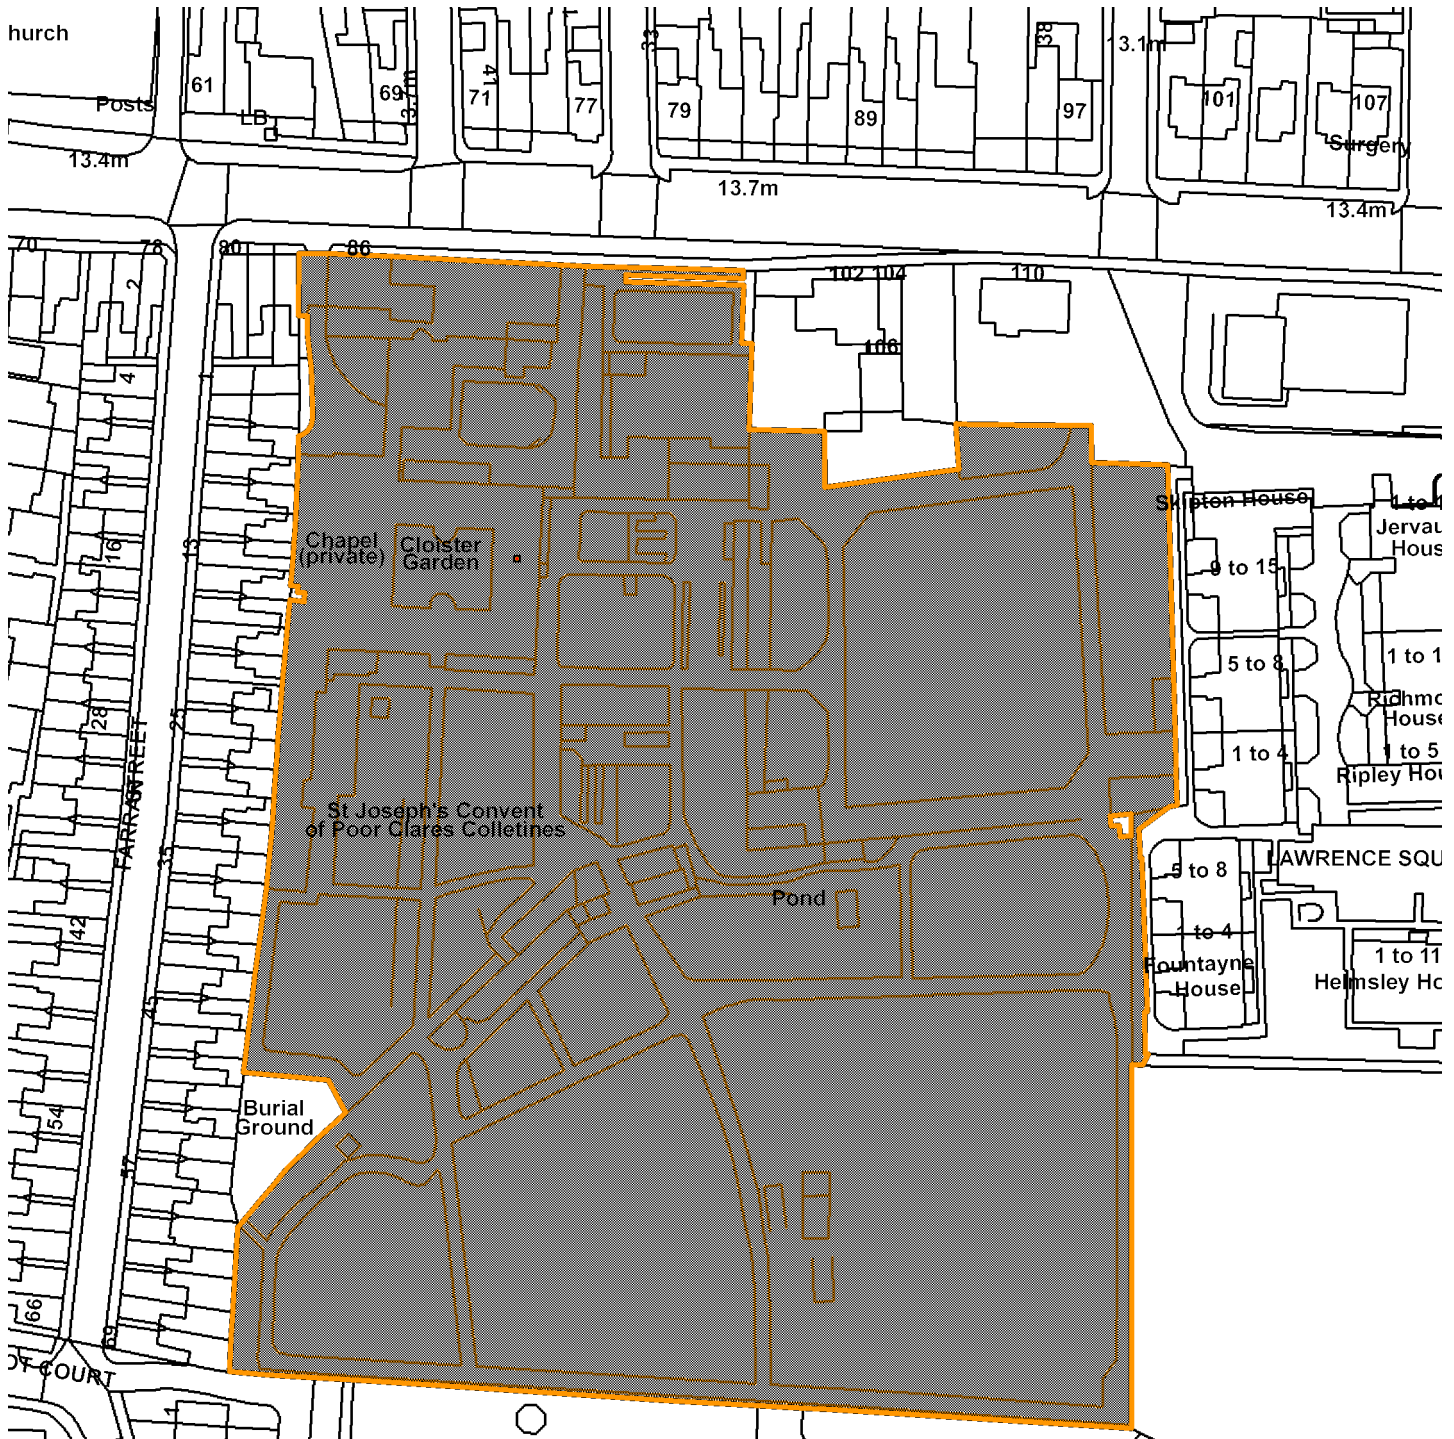

14/02404/FULM

St Josephs Convent Of Poor Clare Collettines, Lawrence Street

Scale : 1:1271

Reproduced from the Ordnance Survey map with the permission of the Controller of Her Majesty's Stationery Office © Crown Copyright 2000.

Unauthorised reproduction infringes Crown Copyright and may lead to prosecution or civil proceedings.

<b>Organisation</b>	CYC
<b>Department</b>	Not Set
<b>Comments</b>	Site Plan
<b>Date</b>	10 February 2015
<b>SLA Number</b>	Not Set